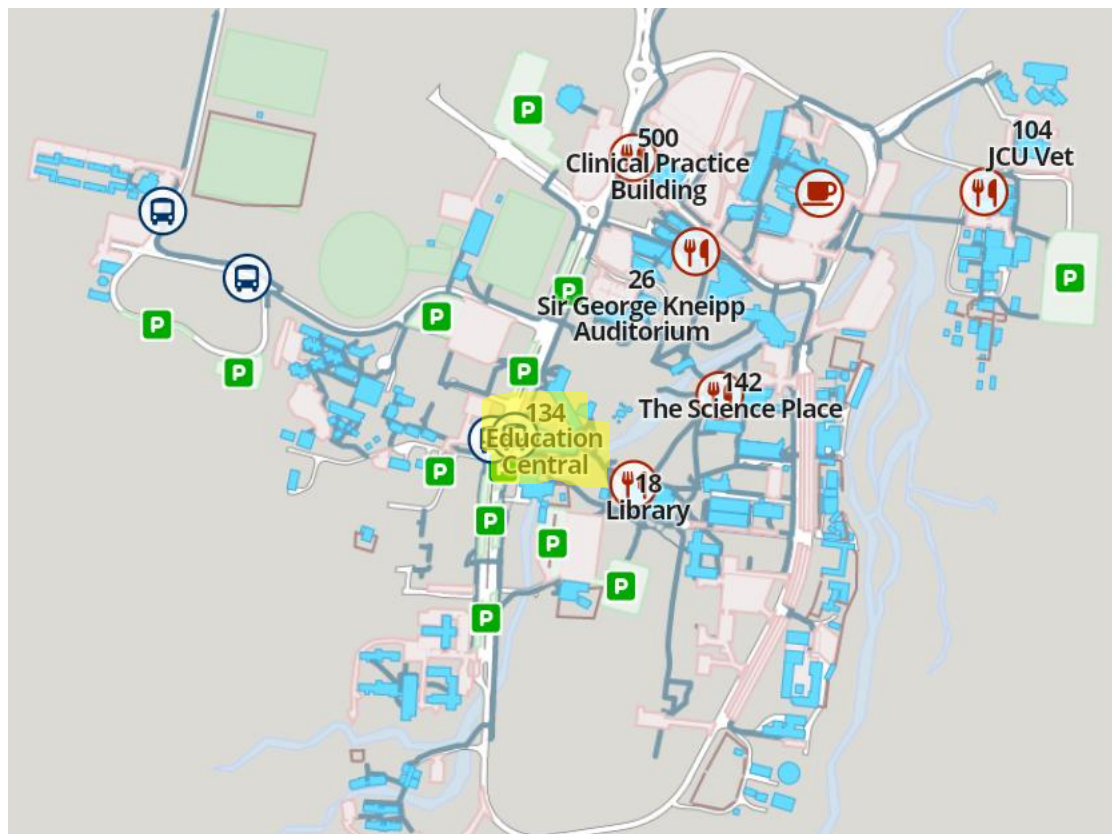

Information about getting there

Location of QATESOL PD Day

The PD will be held at Building 134, James Cook University, University Drive Townsville. A link to the university campus map app is [here](#).

Getting to Townsville by plane

Qantas, Virgin and Jetstar fly to Townsville. It is possible to visit the conference for one day only, flying into Townsville with Jetstar and leaving via Jetstar or Qantas that day to and from Brisbane. Same day flights are also available from Cairns. Flying from other locations will require an overnight stay.

Getting from the airport to James Cook University

The airport is located approximately 20 minutes from the university. It is recommended that you take a taxi or uber there, as public transport options are limited.

Accommodation

There is a variety of accommodation types throughout Townsville, but mainly in the CBD or The Strand. The Strand area is close to the beach and has many options for dining. All hotels, except Cedar Lodge Motel, will require a taxi or uber ride to the university.